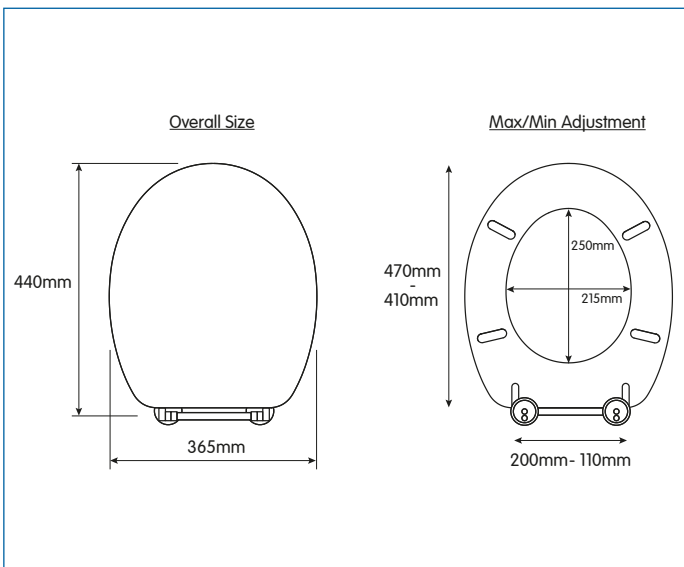

GUARANTEE

Consumer Statutory Rights Apply

Tel: +44 (0) 1264 365881
Fax: +44 (0) 1264 356437
Email: info@croydex.co.uk
Web: www.croydex.com

Printed material, designs and packaging are protected by copyright and design right.

Date Created:19/03/18 | REV 001